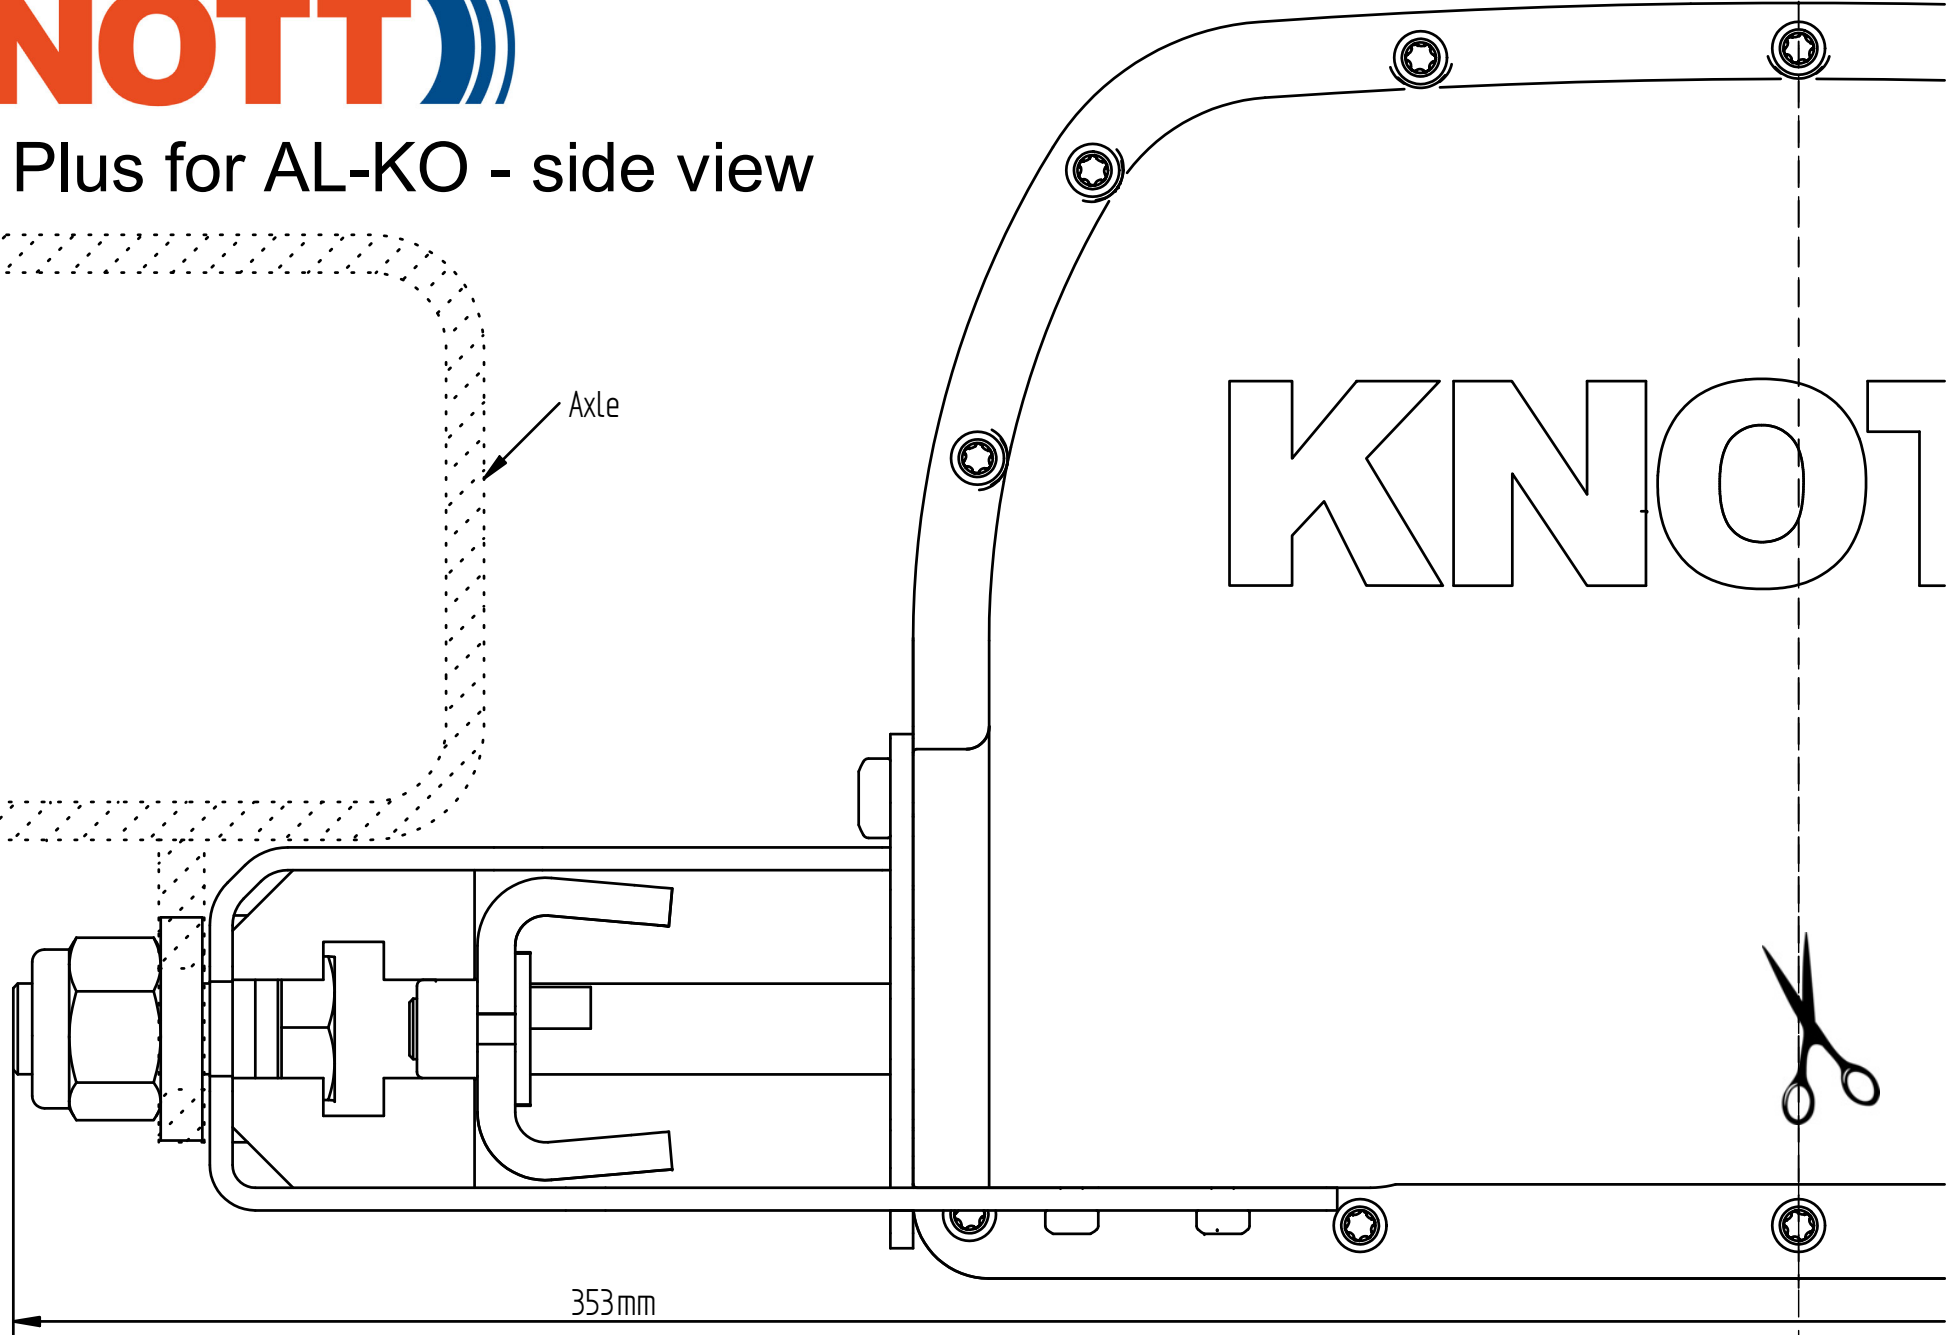

## ETS Plus for AL-KO - side view

scale 1:1

# KNOTT

ETS Plus for AL-KO  
Side view

scale 1:1

# KNOTT

ETS Plus for AL-KO  
View from behind

scale 1:1