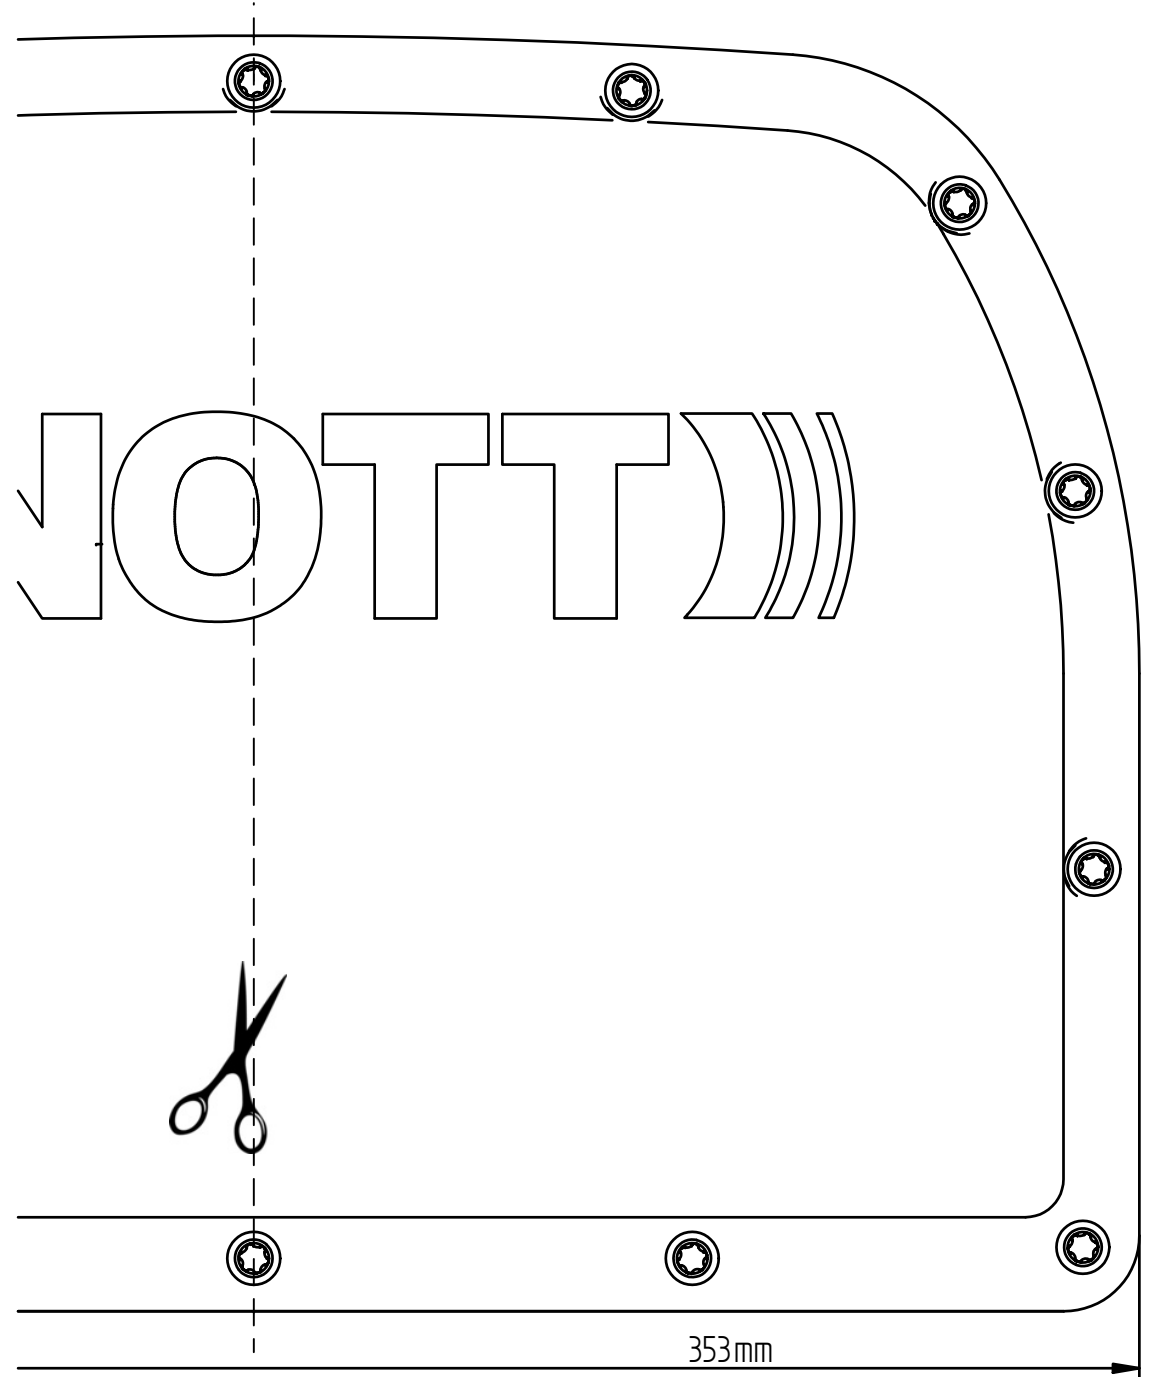

## ETS Plus for AL-KO - side view

scale 1:1

# KNOTT

ETS Plus for AL-KO  
Side view

scale 1:1

# KNOTT

ETS Plus for AL-KO  
View from behind

scale 1:1