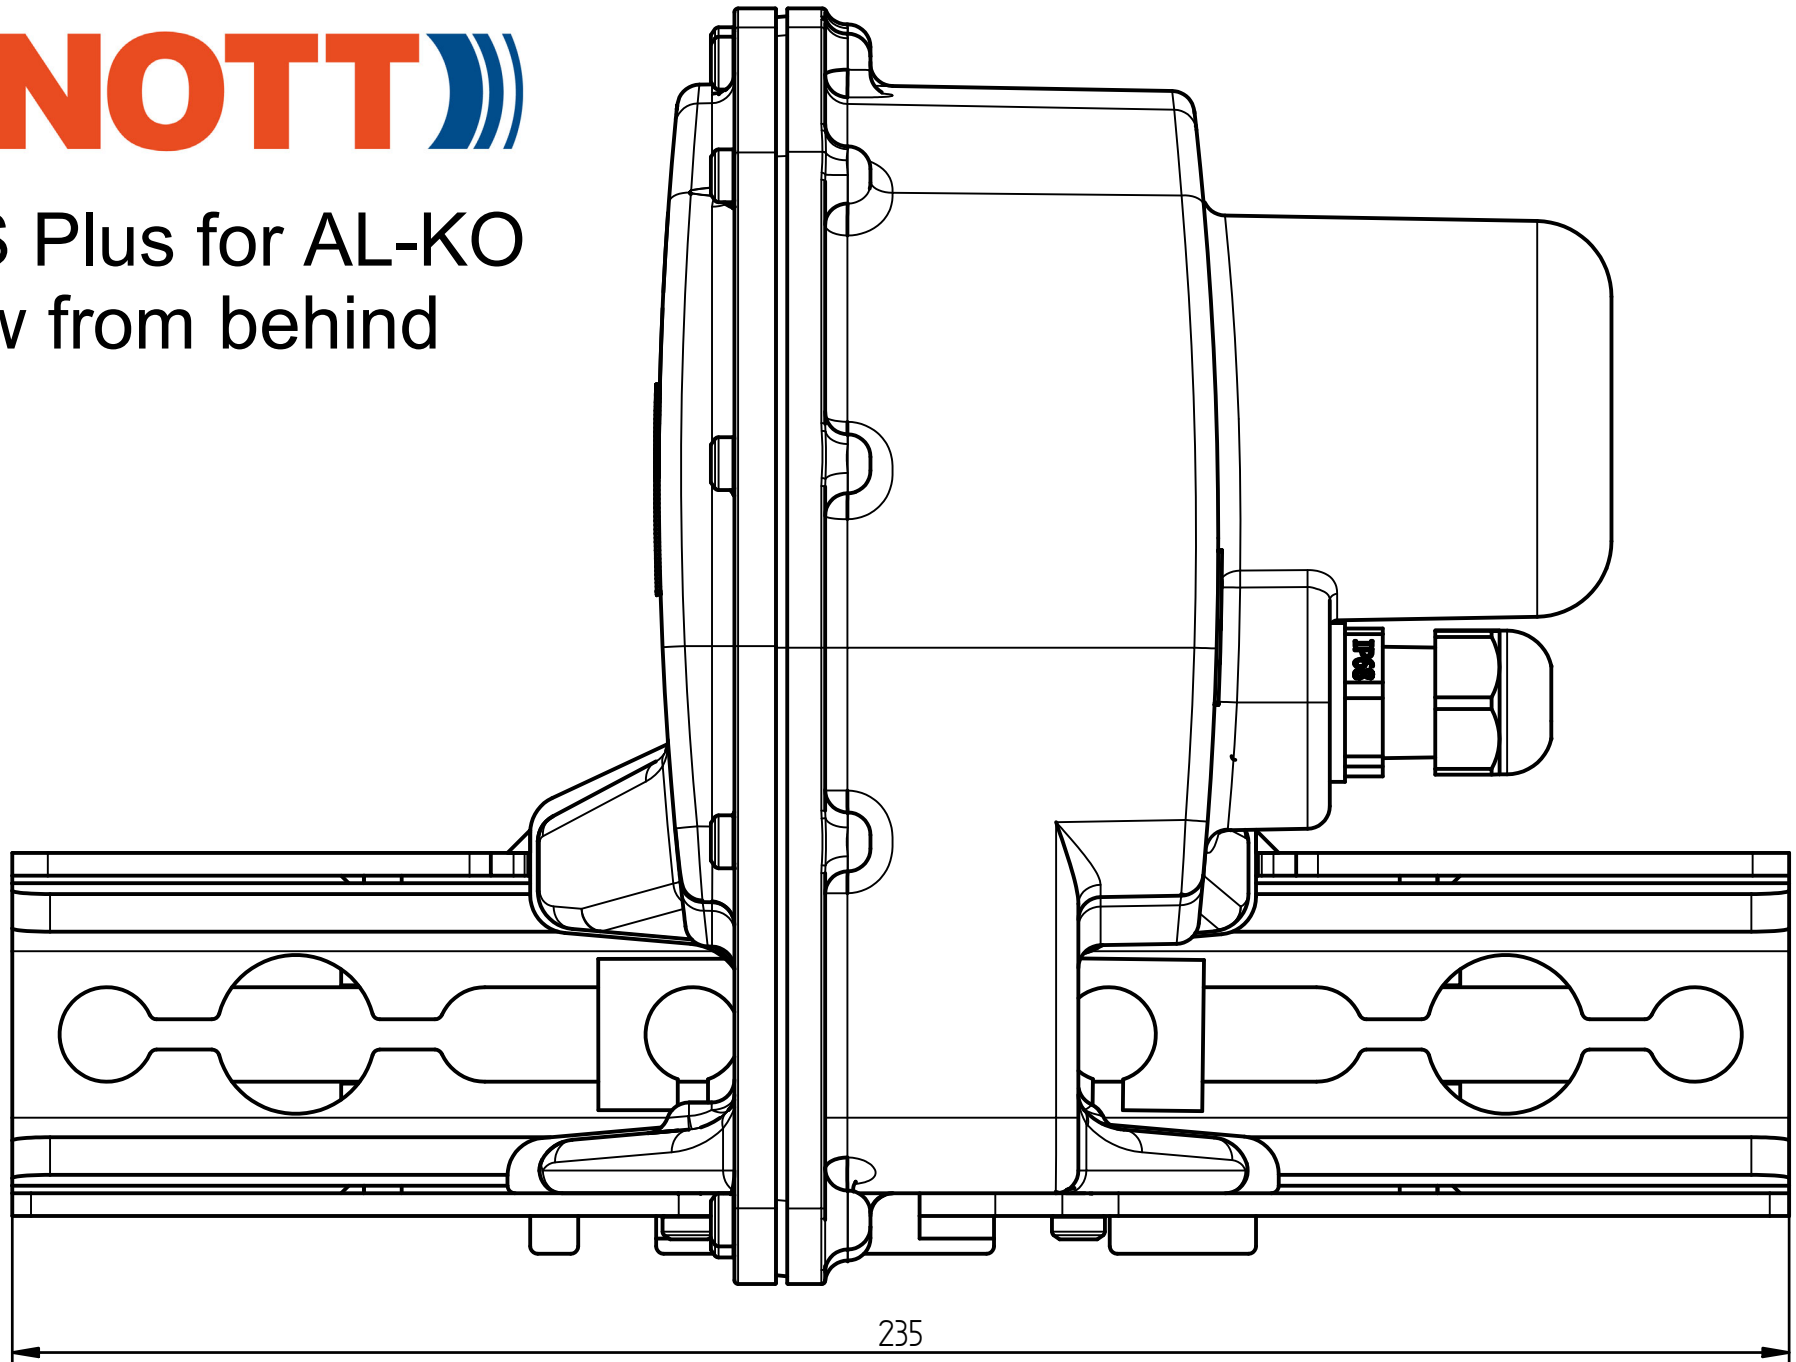

## ETS Plus for AL-KO - side view

scale 1:1

# KNOTT

ETS Plus for AL-KO  
Side view

scale 1:1

# KNOTT

ETS Plus for AL-KO  
View from behind

scale 1:1